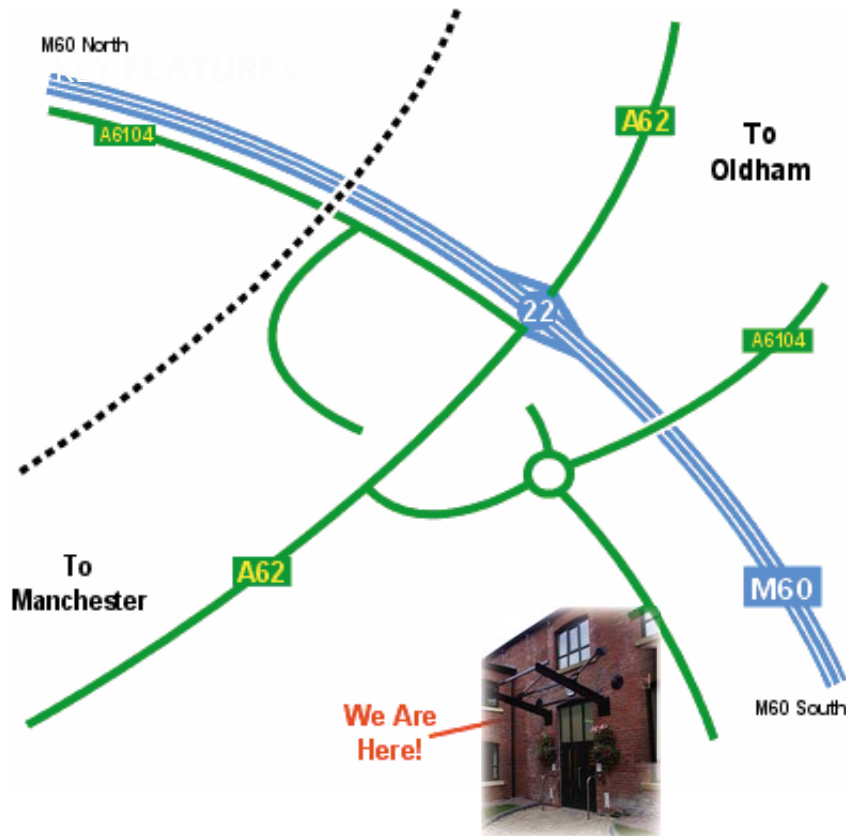

Directions to Omnibus

By Public Transport: Hollinwood Business Centre is a short walk from Oldham Road (A62). Buses 82, 83, 180 and 184 from Manchester and Oldham stop on Oldham Road (A62). From Oldham Road walk along Hollins Road and turn right into Victor Street, leading to Albert Street. Hollinwood Business Centre is through the gates on the right. Timetable information is available at www.gmpte.com.

M60 From the South: Leave M60 (Ring Road East) at J22 and turn left on to A62 towards Manchester City Centre. Take the first left turn at the traffic lights for Oldham (South). At the roundabout take the 3rd exit, Victor Street leading to Albert Street. Hollinwood Business Centre is through the gates on the right.

M60 From the North: Leave M60 (Ring Road East) at J22 and turn right on to A62 towards Manchester City Centre. Stay in the left hand lane and cross one set of traffic lights. Take the next left turn at the traffic lights for Oldham (South). At the roundabout take the 3rd exit, Victor Street leading to Albert Street. Hollinwood Business Centre is through the gates on the right.

M62 From the East: Leave M62 at J20 and follow A627(M) towards Oldham. Stay on this road past the Oldham exit, following Manchester (East) signs. At the end of the motorway the road becomes A663 (Broadway). Follow A663 for about 1 1/2 miles to its junction with M60. Turn left on to M60 (towards Ashton-under-Lyne and Stockport) and stay in the left lane to leave M60 again at the next exit in less than 1/2 mile (Junction 22). Then follow the instructions above (M60 From the North). (Alternatively, M62 meets M60 directly at J18; this route is longer but may be quicker at peak times!)