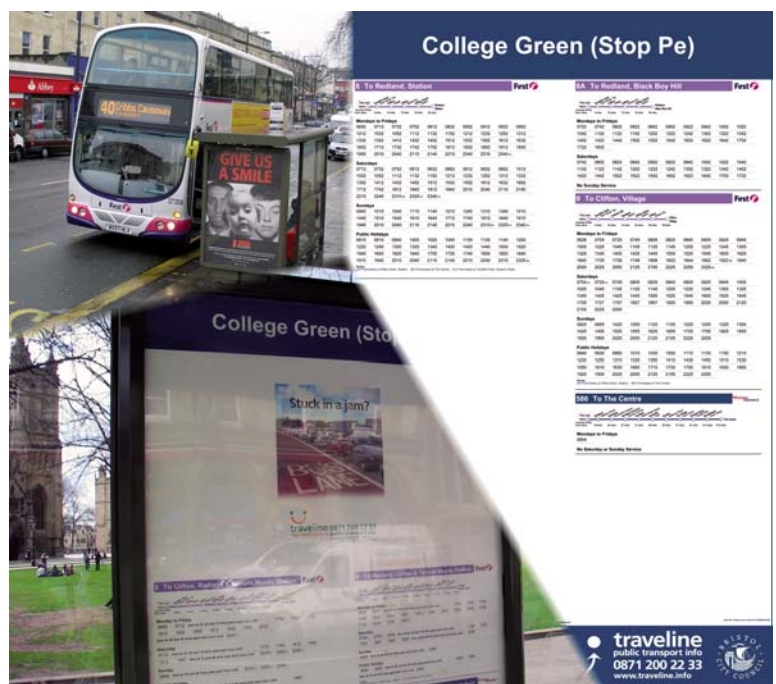

OmniSTOP

KEY FEATURES

- ▶ Simplifies the creation of displays
- ▶ Add graphics, logos and messages
- ▶ Multiple services on one display
- ▶ Range of print styles and sizes
- ▶ Times tailored to individual stops
- ▶ Full range of background colours
- ▶ Use specified route branding and colour
- ▶ Shows all trips or 'then every x minutes'
- ▶ Batch printing of displays

Make the most of your data

OmniSTOP links naturally with OmniTIMES

Also consider:

- ▶ OmniEXPORT - Format data for publicity
- ▶ OmniFLAG - Bus stop asset management
- ▶ Omnibus Consultancy Services

For operators or local authorities wanting to provide accurate timetable information – and what other kind is there? – OmniSTOP has made quick and easy what was once a time-consuming process.

Users can create attractive and accurate bus stop displays using OmniSTOP in conjunction with OmniTIMES timetable data. OmniSTOP removes the need for designers or design software, as it makes use of data already created to schedule services. This saves both time and money.

For each stop, or series of stops, users may specify individual designs, and simply let OmniSTOP generate displays accurate for each, regardless of where the timing points are. In addition, OmniSTOP offers the option of batch printing generated stops all at once. This feature drastically reduces the time spent altering or creating new displays to minutes.